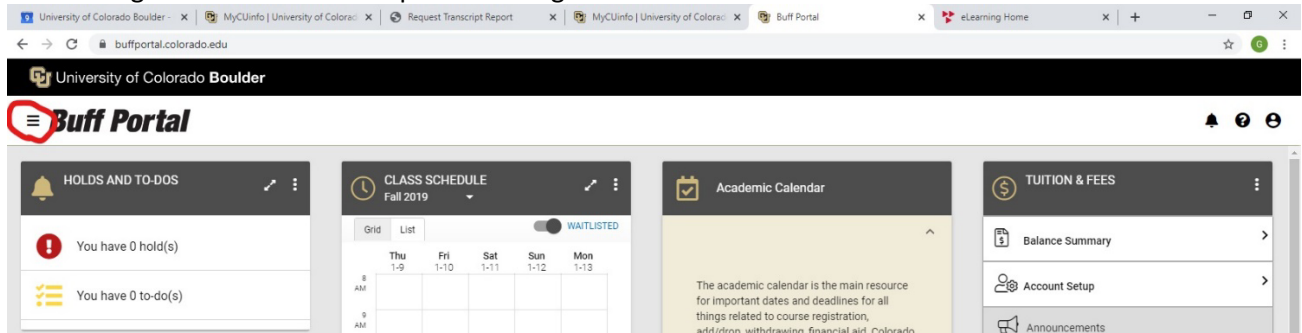

Geology field trips: How to take Defensive Driving course and print out Certificate:

1. Log into BuffPortal and open the Navigation Pane

2. In the navigation pane, type in "Skillssoft"

3. Click on Skillssoft Training and it will open up. Click on "Start Skillssoft"

4. Then click on “CU Boulder”

5. In upper-left corner you'll see a search bar. Type in “Defensive driving”... click the black “Launch” bar next to the course you want to take... and off you go!

To Print out your Certificate after earning a 93% or 100%:

6. At the end of the quiz, select “My Profile” in the upper right hand corner of the screen. This will open a drop-down menu, where you will then select “Learning Transcript”.

- A new window will open, showing all Skillsoft courses that you have completed. Please find the CU: Defensive Driving course on your list, select the “More” icon on the right-hand side of the table, which will open a new drop-down menu. Select “View Certificate” and print it out.

The screenshot shows the 'Learning Transcript' page on the University of Colorado website. At the top, there is a navigation bar with the University of Colorado logo, 'Library', and 'Learning Plan' links. A search bar and a 'Content Language' dropdown (set to English) are also present. Below the navigation, the page title is 'Learning Transcript' with a 'PRINT' button. Underneath is a 'Core Data' section with an 'ADD FILTERS' button. The main content is a table with columns: Required, Type, Title, ID#, First Accessed, Last Accessed, Completed, Current Score, Highest Score, and Actions. The table lists several courses, with the 'CU: Defensive Driving' course (ID# _scorm12_cu_u00138_0001) highlighted. A dropdown menu is open over the 'Actions' column for this course, showing options: Details, View Certificate, Evaluate this, and Progress Report. The 'View Certificate' option is selected.