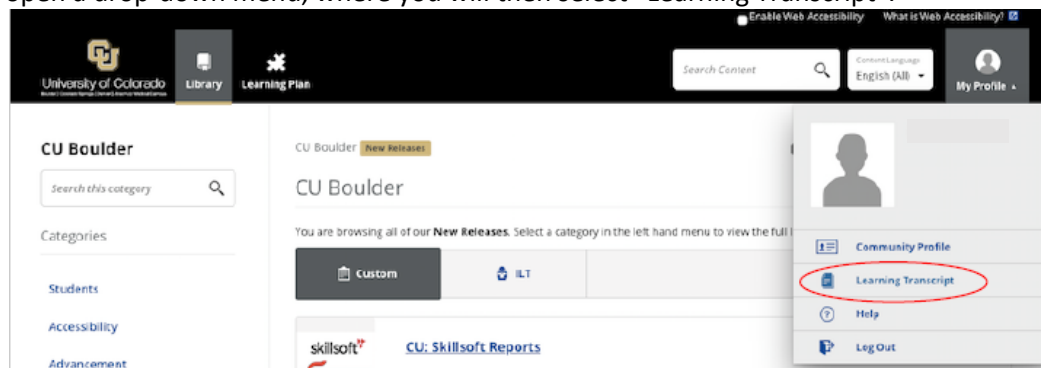

4. Then click on “CU Boulder”

5. In upper-left corner you'll see a search bar. Type in “Defensive driving”... click the black “Launch” bar next to the course you want to take... and off you go!

To Print out your Certificate after earning a 93% or 100%:

6. At the end of the quiz, select “My Profile” in the upper right hand corner of the screen. This will open a drop-down menu, where you will then select “Learning Transcript”.

- A new window will open, showing all Skillsoft courses that you have completed. Please find the CU: Defensive Driving course on your list, select the “More” icon on the right-hand side of the table, which will open a new drop-down menu. Select “View Certificate” and print it out.

The screenshot shows the 'Learning Transcript' page on the University of Colorado website. At the top, there is a navigation bar with the University of Colorado logo, 'Library', and 'Learning Plan' links. A search bar and a 'Content Language' dropdown (set to English) are also present. Below the navigation, the page title is 'Learning Transcript' with a 'PRINT' button. Underneath is a 'Core Data' section with an 'ADD FILTERS' button. The main content is a table with columns: Required, Type, Title, ID#, First Accessed, Last Accessed, Completed, Current Score, Highest Score, and Actions. The table lists several courses, with the 'CU: Defensive Driving' course (ID# _scorm12_cu_u00138_0001) highlighted. A dropdown menu is open over the 'Actions' column for this course, showing options: Details, View Certificate, Evaluate this, and Progress Report. The 'View Certificate' option is selected.