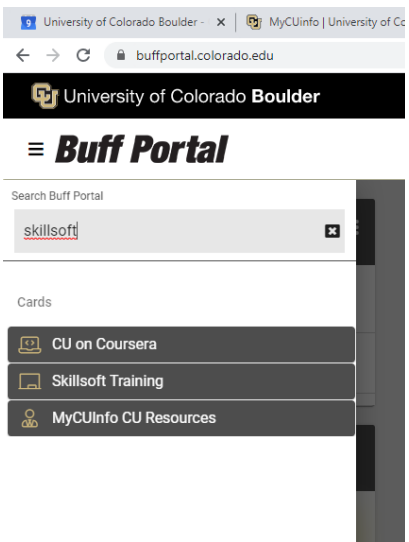

Geology field trips: How to take Defensive Driving course and print out Certificate:

1. Log into BuffPortal and open the Navigation Pane

2. In the navigation pane, type in "Skillssoft"

3. Click on Skillssoft Training and it will open up. Click on "Start Skillssoft"

4. Then click on “CU Boulder”

5. In upper-left corner you'll see a search bar. Type in “Defensive driving”... click the black “Launch” bar next to the course you want to take... and off you go!

To Print out your Certificate after earning a 93% or 100%:

6. At the end of the quiz, select “My Profile” in the upper right hand corner of the screen. This will open a drop-down menu, where you will then select “Learning Transcript”.

- A new window will open, showing all Skillsoft courses that you have completed. Please find the CU: Defensive Driving course on your list, select the “More” icon on the right-hand side of the table, which will open a new drop-down menu. Select “View Certificate” and print it out.

The screenshot shows the 'Learning Transcript' page on the University of Colorado website. At the top, there is a navigation bar with the University of Colorado logo, 'Library', and 'Learning Plan' links. A search bar and a 'Content Language' dropdown (set to English) are also present. Below the navigation, the page title is 'Learning Transcript' with a 'PRINT' button. Underneath is a 'Core Data' section with an 'ADD FILTERS' button. The main content is a table with columns: Required, Type, Title, ID#, First Accessed, Last Accessed, Completed, Current Score, Highest Score, and Actions. The table lists several courses, with the 'CU: Defensive Driving' course (ID# _scorm12_cu_u00138_0001) highlighted. A dropdown menu is open over the 'Actions' column for this course, showing options: Details, View Certificate, Evaluate this, and Progress Report. The 'View Certificate' option is selected.