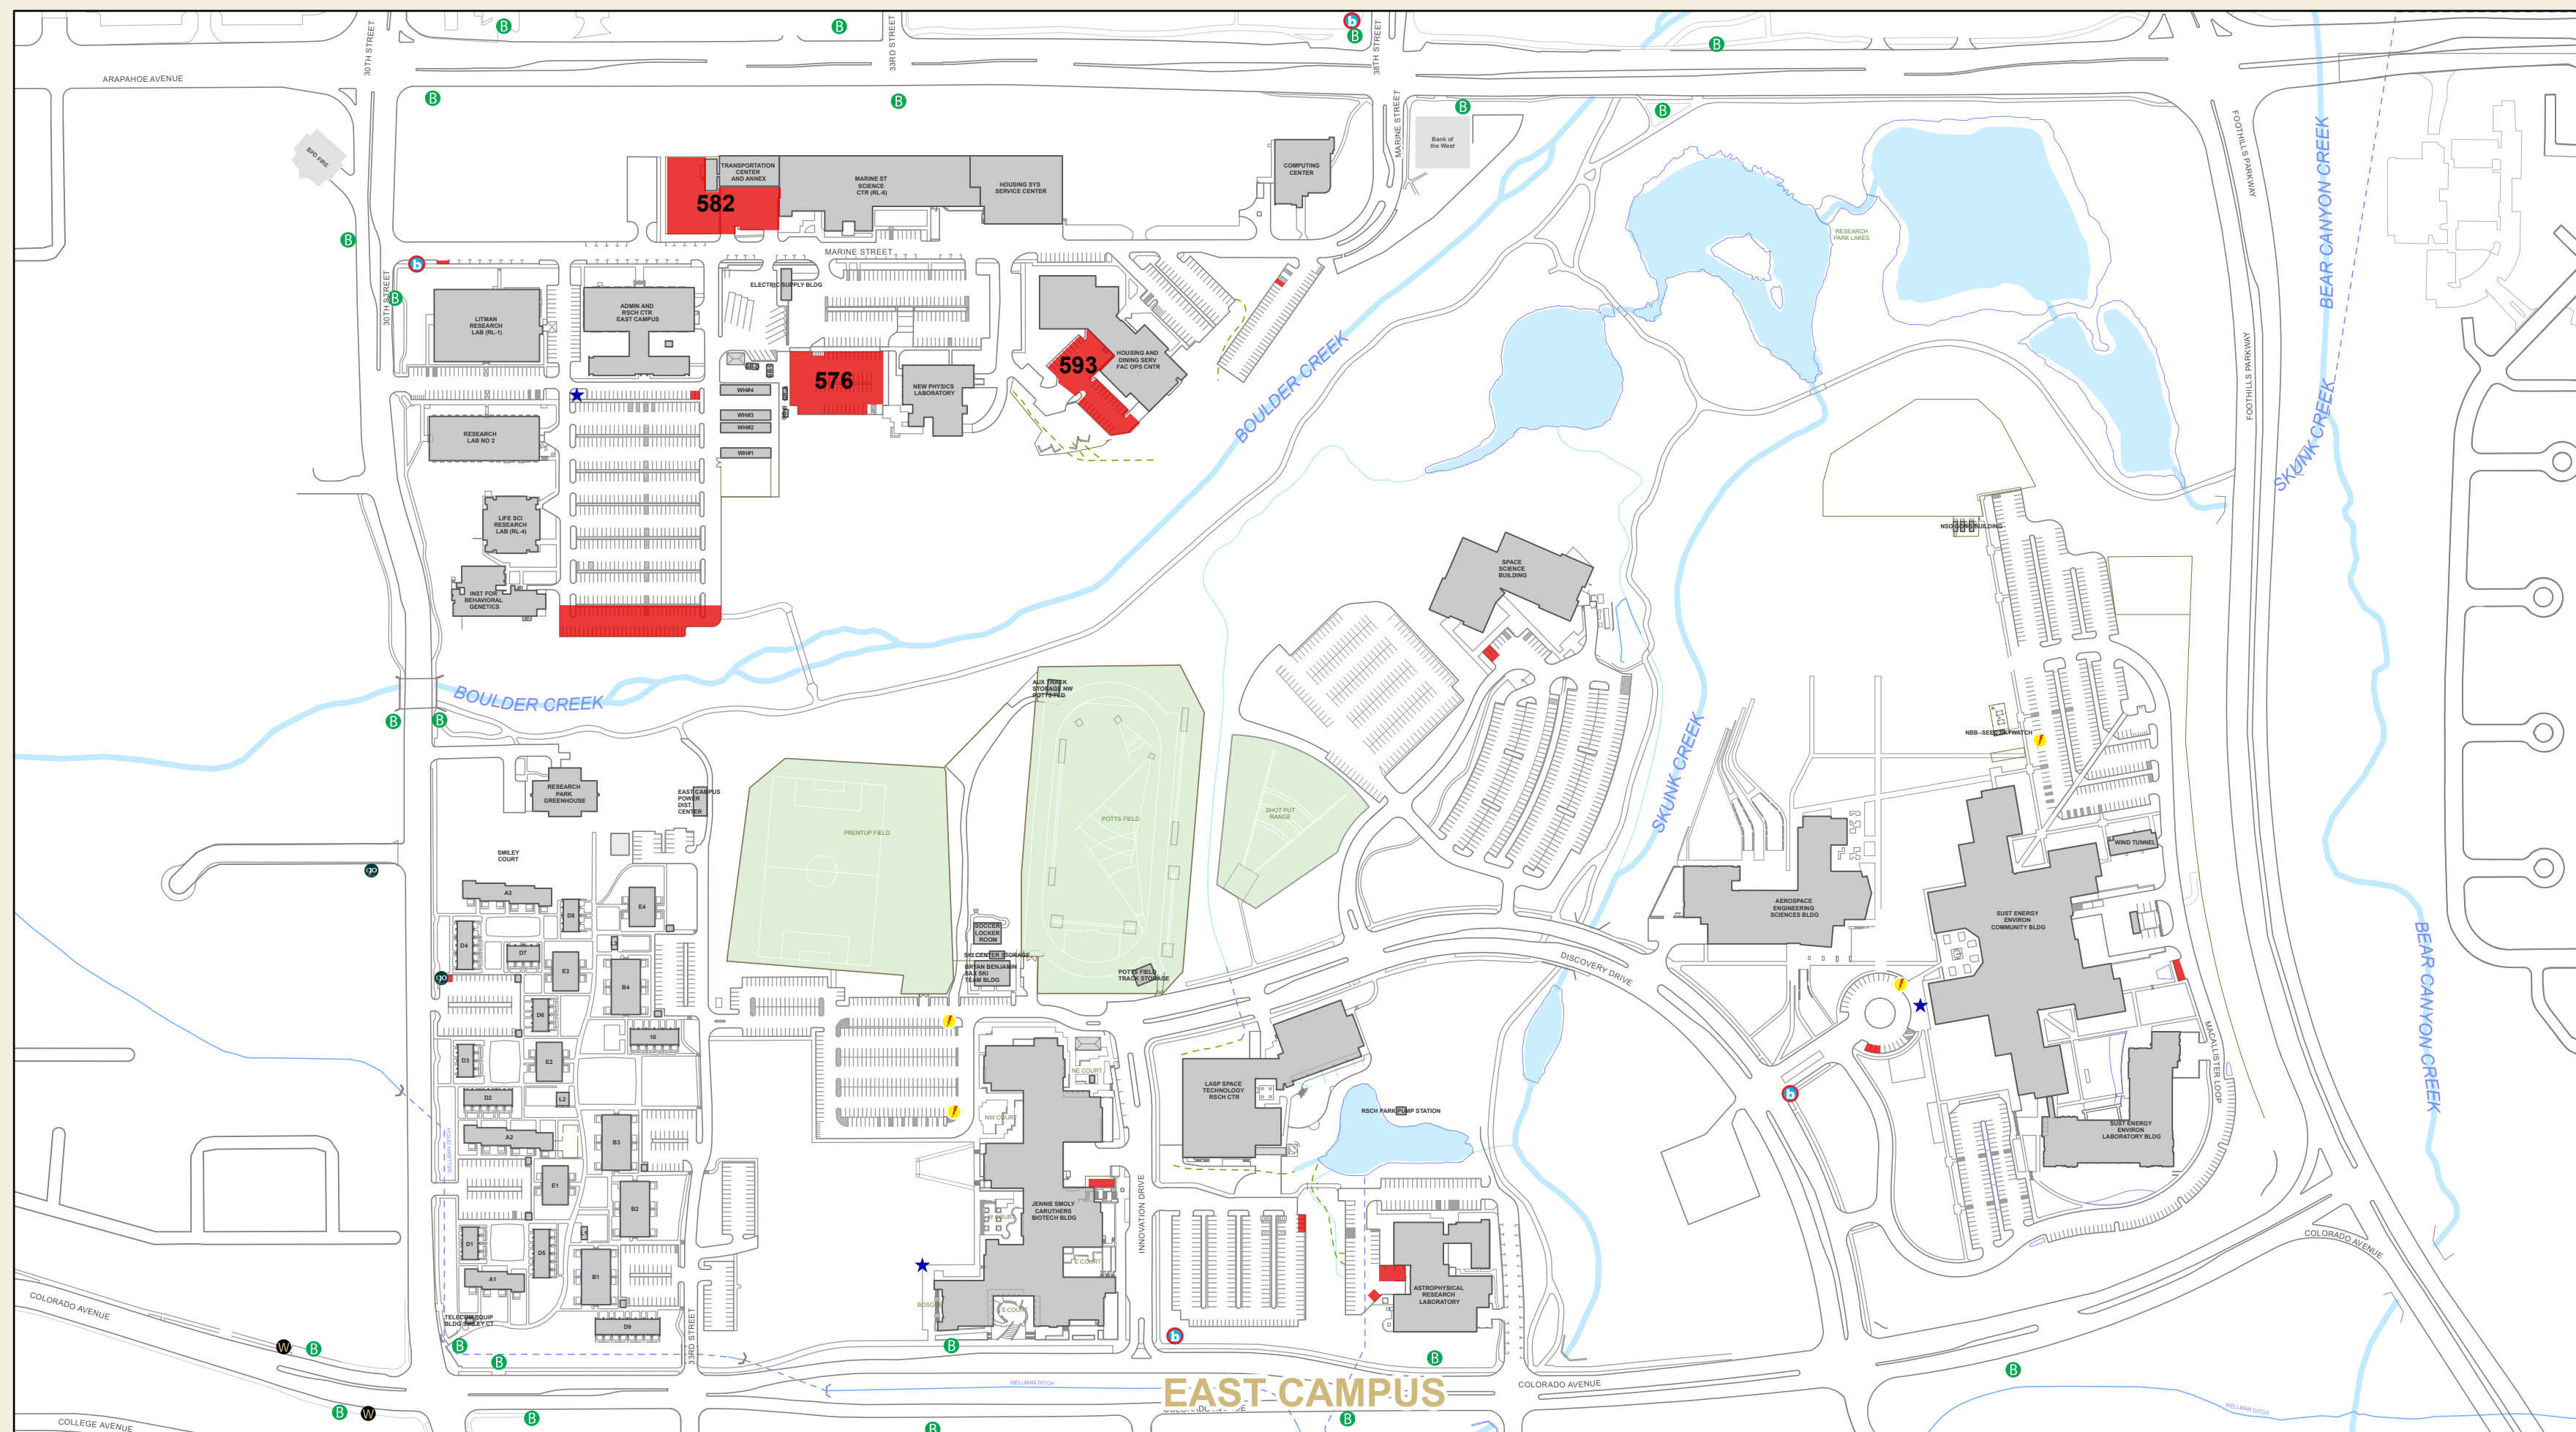

Be safe. Be considerate. Be aware.
Be Boulder.

Be safe.

- » Heed posted parking signs.
- » Don't block driveways, sidewalks, streets or loading docks.
- » Unless you have a permit to do so, driving on campus sidewalks is prohibited and is never allowed during class changes.
- » Bicyclists and skateboarders must ride slowly on campus walkways, remembering that pedestrians always have the right of way.

Be considerate.

- » Obtain a parking permit for a permit-controlled lot.
- » Respond to parking citations.
- » Altering dates on temporary permits is prohibited.
- » Park in ADA-accessible parking spaces only if displaying a state-issued disability license plate, placard, decal or permit.
- » Use service parking spaces for service vehicles when possible.
- » Park only as long as needed to load or unload.

Be aware.

- » Read signage and park in designated parking spaces.
- » Pay meter and pay-station fees.
- » Don't park adjacent to yellow curbs or posts.
- » Display the correct permit, whether parking in a permit-controlled lot or a work site.
- » Bicyclists may lock their bikes only to designated bike racks.

facebook.com/cu_pts

twitter.com/cu_pts

PARKING MAP

Parking Services
1050 Regent Drive | 502 UCB
303-735-PARK (7275) | parking@colorado.edu

University of Colorado Boulder
Parking Services | www.colorado.edu/parking | 7/8/2022