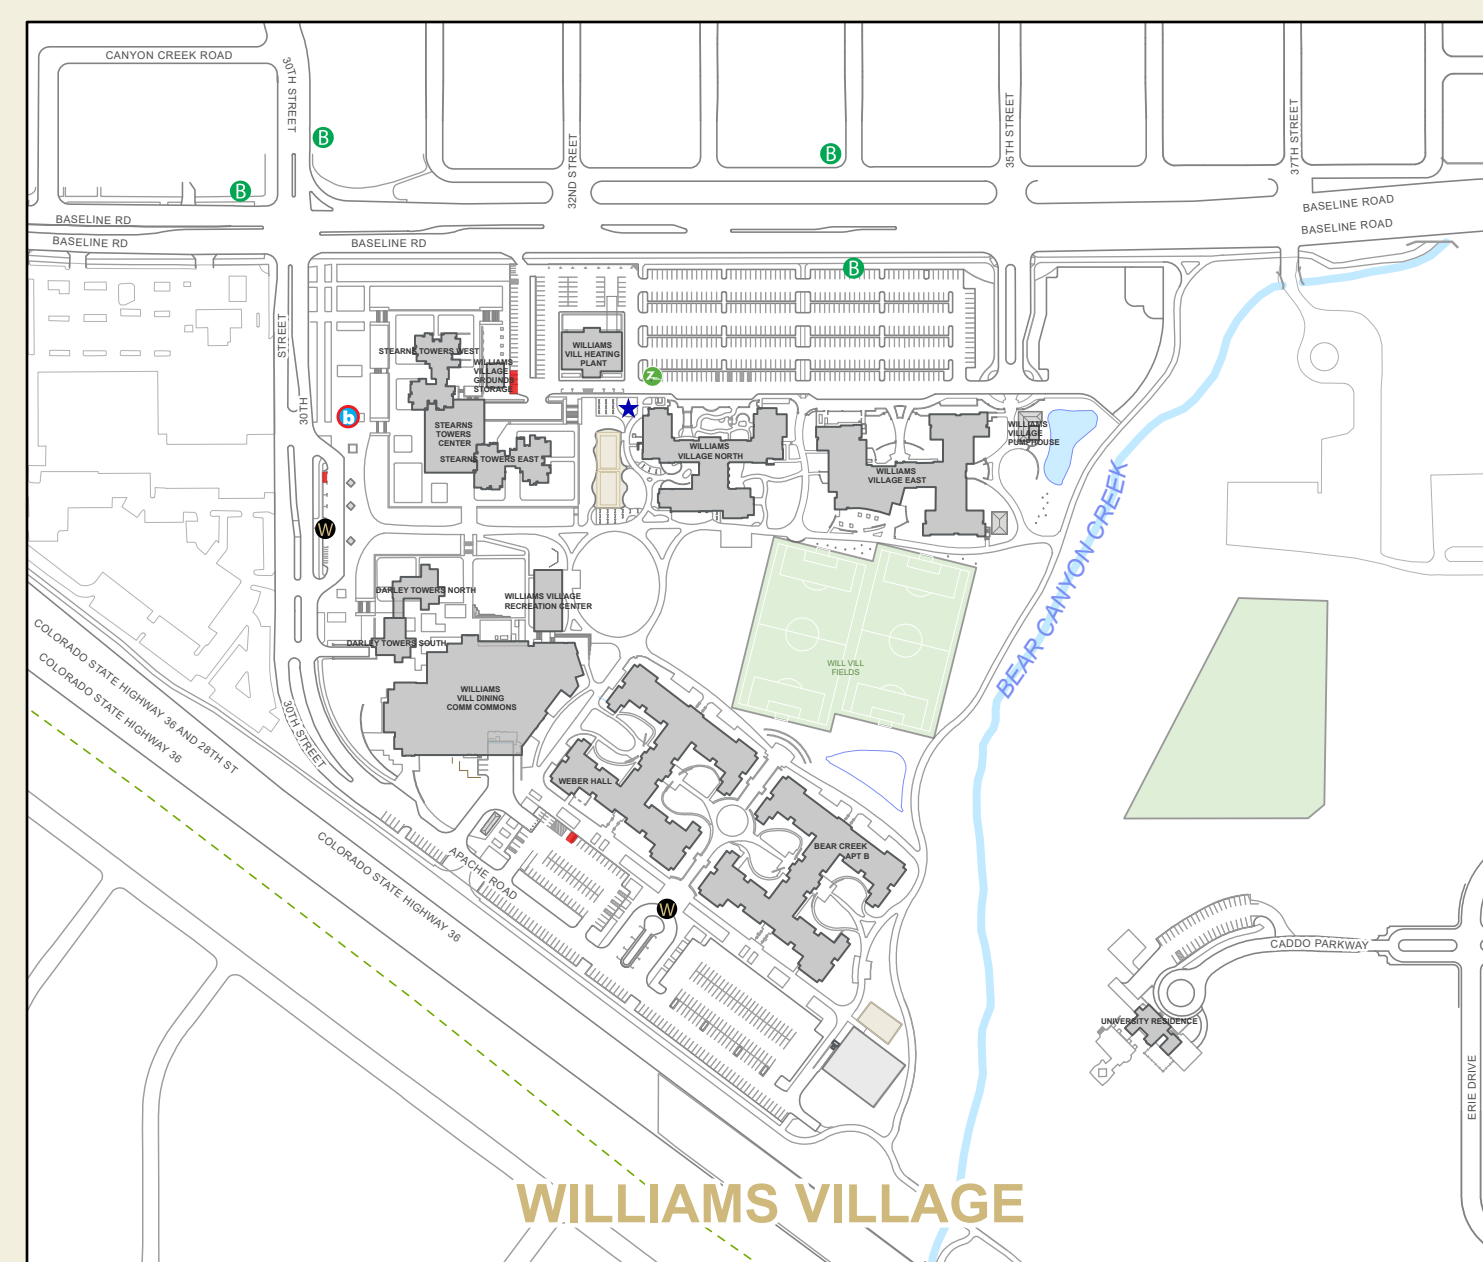

Be safe. Be considerate. Be aware.
Be Boulder.

Be safe.

- » Heed posted parking signs.
- » Don't block driveways, sidewalks, streets or loading docks.
- » Unless you have a permit to do so, driving on campus sidewalks is prohibited and is never allowed during class changes.
- » Bicyclists and skateboarders must ride slowly on campus walkways, remembering that pedestrians always have the right of way.

Be considerate.

- » Obtain a parking permit for a permit-controlled lot.
- » Respond to parking citations.
- » Altering dates on temporary permits is prohibited.
- » Park in ADA-accessible parking spaces only if displaying a state-issued disability license plate, placard, decal or permit.
- » Use service parking spaces for service vehicles when possible.
- » Park only as long as needed to load or unload.

Be aware.

- » Read signage and park in designated parking spaces.
- » Pay meter and pay-station fees.
- » Don't park adjacent to yellow curbs or posts.
- » Display the correct permit, whether parking in a permit-controlled lot or a work site.
- » Bicyclists may lock their bikes only to designated bike racks.

facebook.com/cu_pts

twitter.com/cu_pts

PARKING MAP

Parking Services
1050 Regent Drive | 502 UCB
303-735-PARK (7275) | parking@colorado.edu

University of Colorado Boulder
Parking Services | www.colorado.edu/parking | 7/8/2022