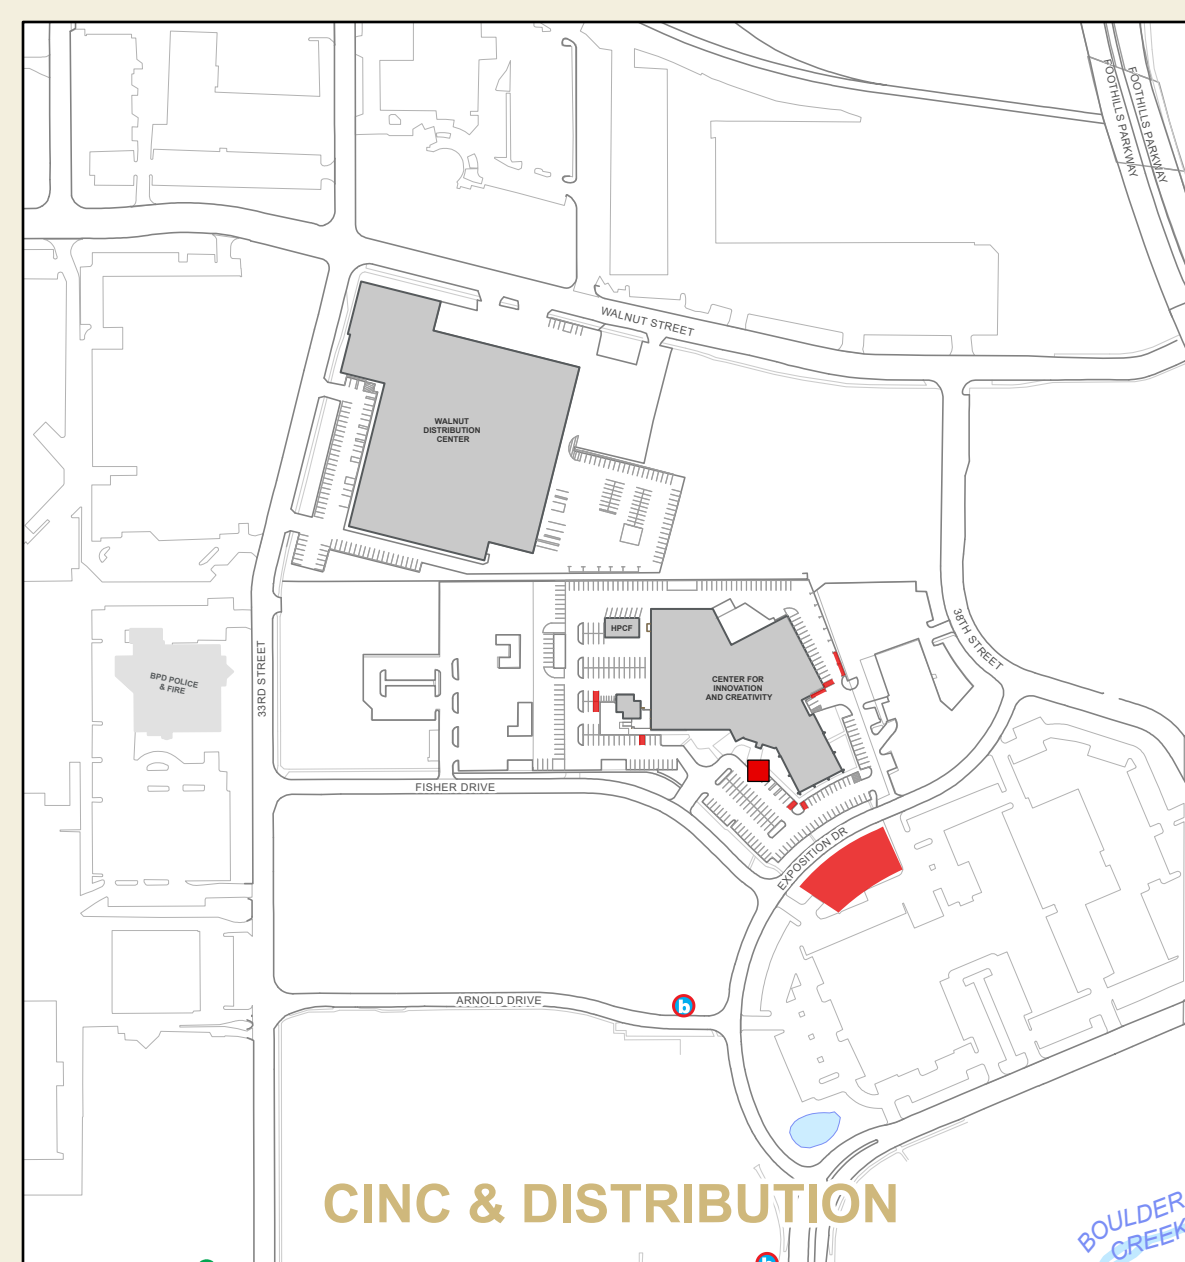

Be safe. Be considerate. Be aware.
Be Boulder.

Be safe.

- » Heed posted parking signs.
- » Don't block driveways, sidewalks, streets or loading docks.
- » Unless you have a permit to do so, driving on campus sidewalks is prohibited and is never allowed during class changes.
- » Bicyclists and skateboarders must ride slowly on campus walkways, remembering that pedestrians always have the right of way.

Be considerate.

- » Obtain a parking permit for a permit-controlled lot.
- » Respond to parking citations.
- » Altering dates on temporary permits is prohibited.
- » Park in ADA-accessible parking spaces only if displaying a state-issued disability license plate, placard, decal or permit.
- » Use service parking spaces for service vehicles when possible.
- » Park only as long as needed to load or unload.

Be aware.

- » Read signage and park in designated parking spaces.
- » Pay meter and pay-station fees.
- » Don't park adjacent to yellow curbs or posts.
- » Display the correct permit, whether parking in a permit-controlled lot or a work site.
- » Bicyclists may lock their bikes only to designated bike racks.

facebook.com/cu_pts

twitter.com/cu_pts

PARKING MAP

Parking Services
1050 Regent Drive | 502 UCB
303-735-PARK (7275) | parking@colorado.edu

University of Colorado Boulder
Parking Services | www.colorado.edu/parking | 7/8/2022