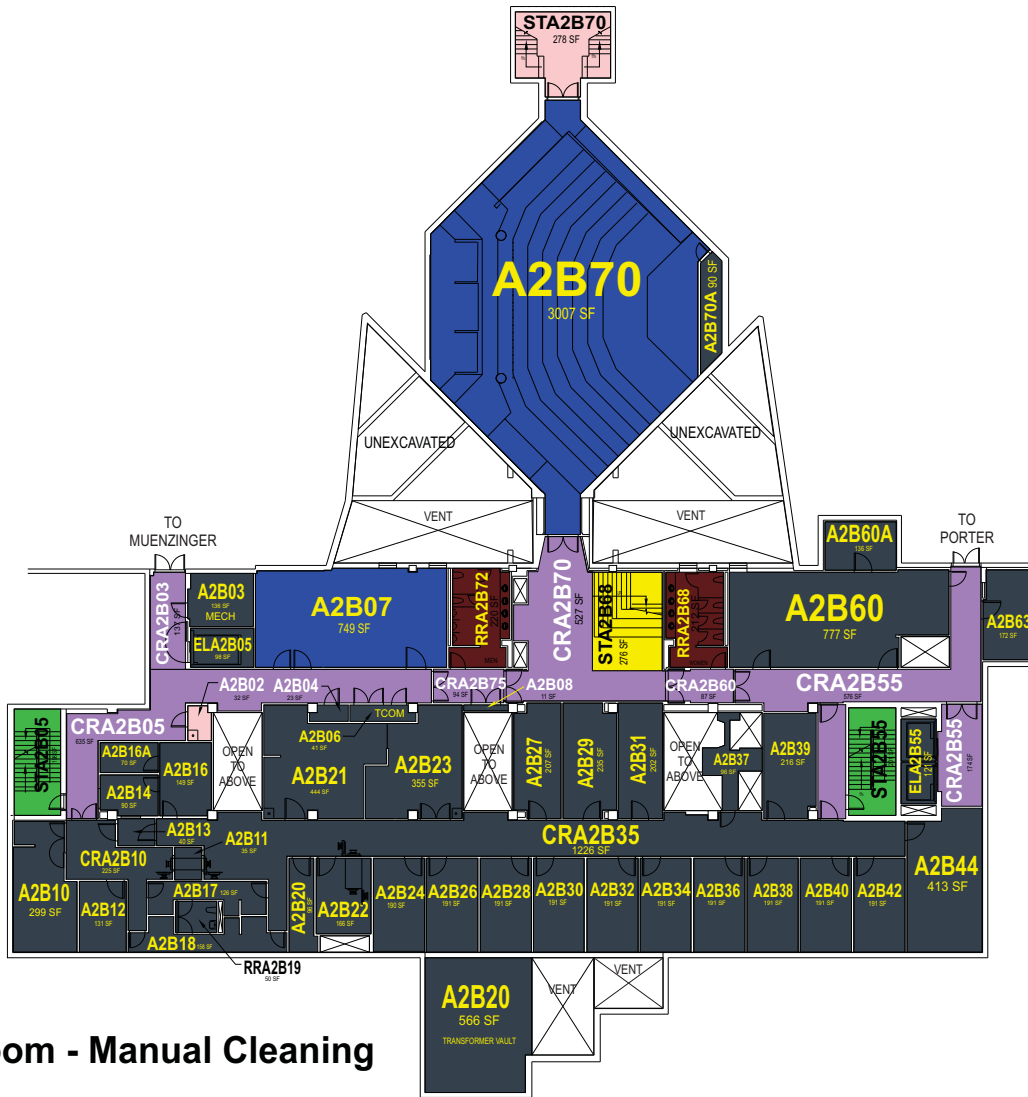

GOLD

aka GBB, MCDB

SECOND BASEMENT LEVEL

SCALE: 1/16"=1'-0"

UPDATED
03/12/15

CLEANING SCHEDULE

←	Restroom - Manual Cleaning	←		
←	Restroom - Machine Cleaning	←		
←	Daily - Blackboards every Monday	←	Monday, Tuesday, Thursday, Friday	
←	Daily - Autoscrub/Burnish on Wednesday	←	Monday, Wednesday and Friday	2x/Month - Monday →
←	Daily Cleaning	←	Twice Weekly Cleaning on Tuesday and Thursday	2x/Month - Tuesday → 2x/Month - Wednesday → 2x/Month - Thursday → 2x/Month - Friday →