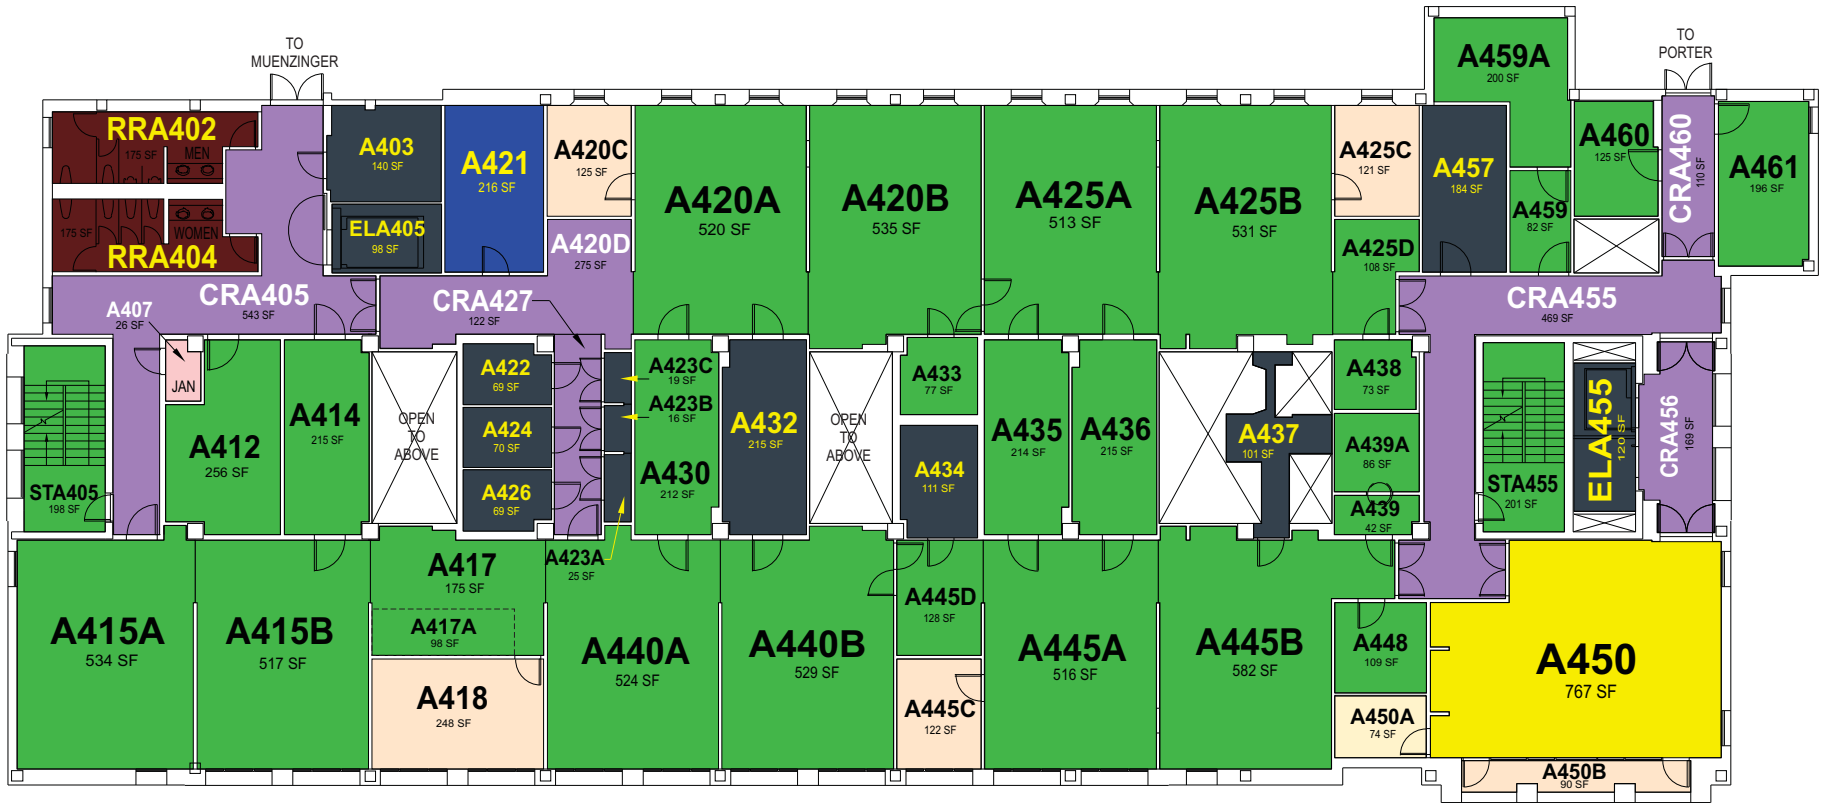

SECOND FLOOR LEVEL

SCALE: 1/16"=1'-0"

FOURTH FLOOR LEVEL

SCALE: 1/16"=1'-0"