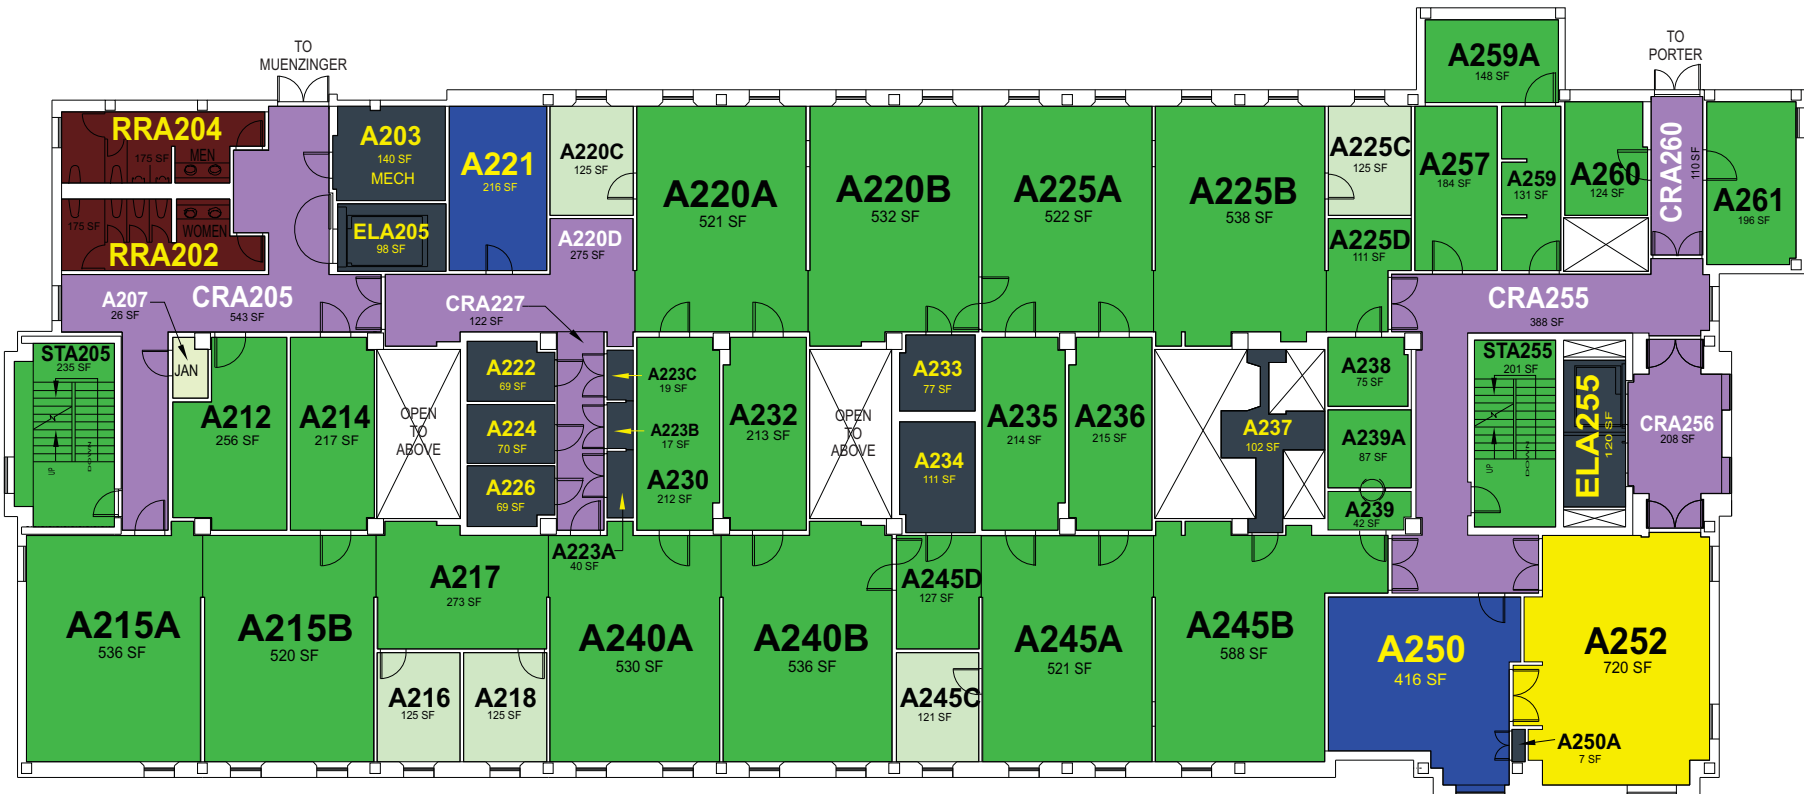

SECOND FLOOR LEVEL

SCALE: 1/16"=1'-0"

GOLD

aka GBB, MCDB

CLEANING SCHEDULE

UPDATED
03/12/15

←	Restroom - Manual Cleaning	←	Monday, Tuesday, Thursday, Friday	2x/Month - Monday	⇒
←	Restroom - Machine Cleaning	←	Monday, Wednesday and Friday	2x/Month - Tuesday	⇒
←	Daily - Blackboards every Monday	←	Monday, Tuesday, Thursday, Friday	2x/Month - Wednesday	⇒
←	Daily - Autoscrub/Burnish on Wednesday	←	Monday, Wednesday and Friday	2x/Month - Thursday	⇒
←	Daily Cleaning	←	Twice Weekly Cleaning on Tuesday and Thursday	2x/Month - Friday	⇒