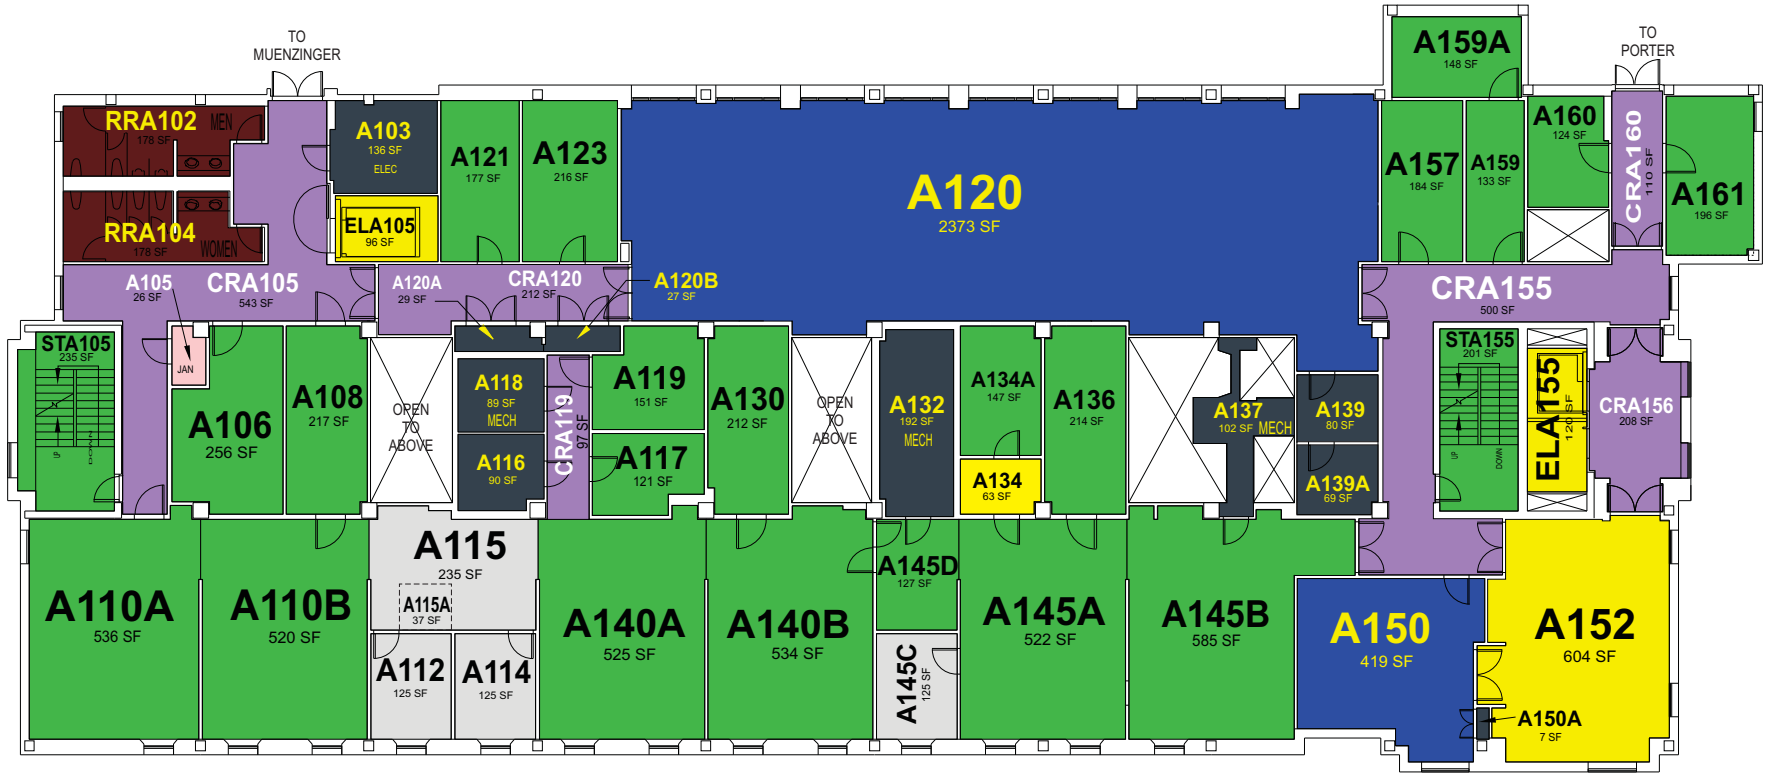

# GOLD

aka GBB, MCDB

FIRST BASEMENT LEVEL

SCALE: 1/16"=1'-0"

**UPDATED**  
03/12/15

FIRST FLOOR LEVEL  
SCALE: 1/16"=1'-0"

FOURTH FLOOR LEVEL

SCALE: 1/16"=1'-0"