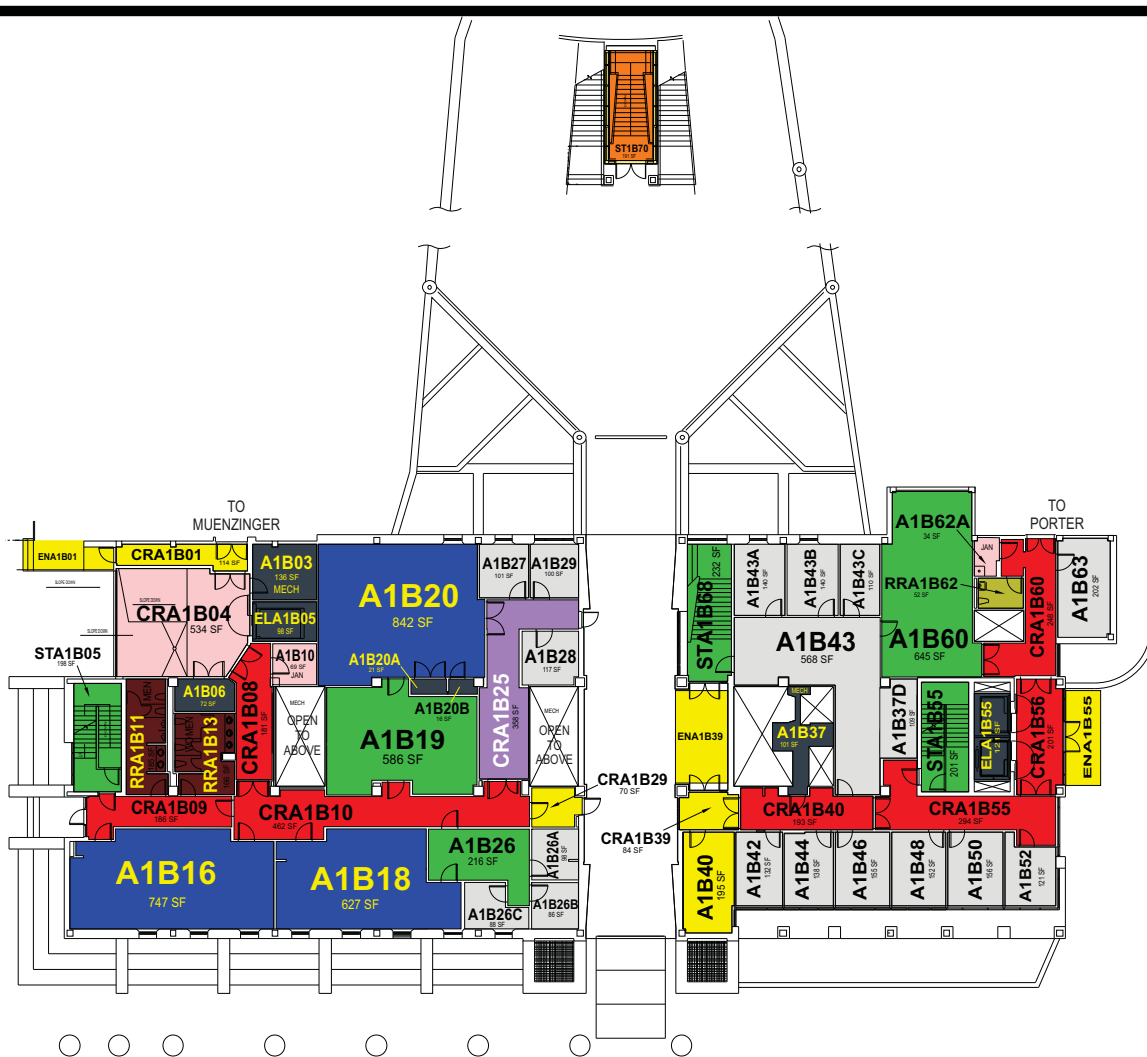

# GOLD

aka GBB, MCDB

SECOND BASEMENT LEVEL

SCALE: 1/16"=1'-0"

UPDATED  
03/12/15

# GOLD

aka GBB, MCDB

FIRST BASEMENT LEVEL

SCALE: 1/16"=1'-0"

**UPDATED**  
03/12/15