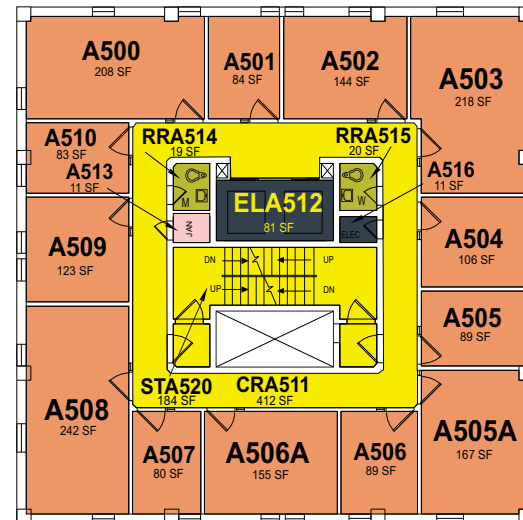

J.I.L.A.

FIFTH FLOOR LEVEL

UPDATED
11/24/15

CLEANING SCHEDULE

- Restroom - Manual Cleaning
- Restroom - Machine Cleaning

		2x/Month - Monday
		2x/Month - Tuesday
		2x/Month - Wednesday
		2x/Month - Thursday
		2x/Month - Friday

Daily - Blackboards every Monday

Daily - Autoscrub/Burnish on Wednesday

Daily Cleaning

Daily Cleaning / Monday Detail

Daily Cleaning / Tuesday Detail

Daily Cleaning / Thursday Detail