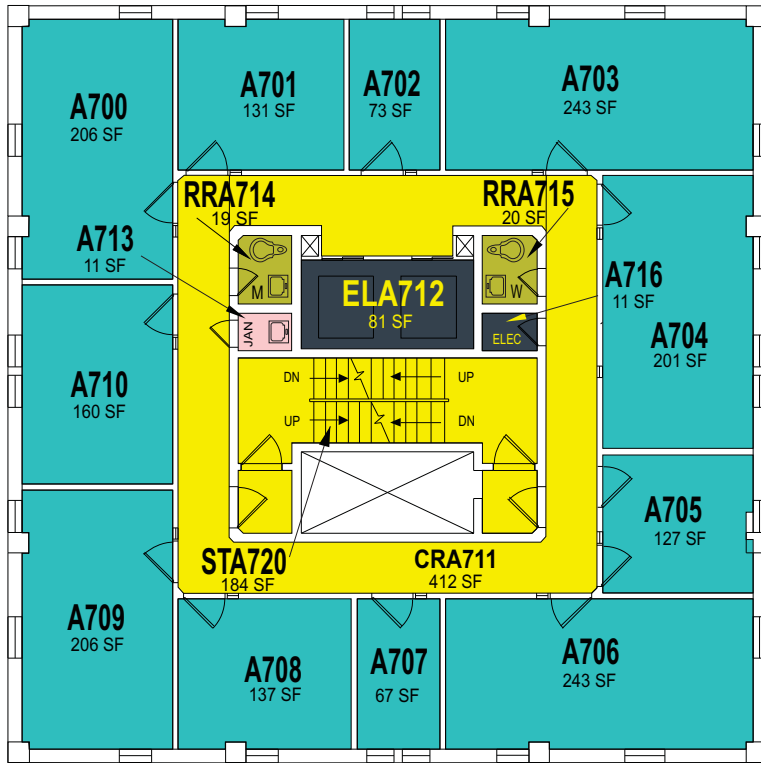

SEVENTH FLOOR LEVEL