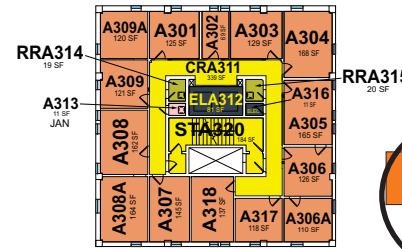

J.I.L.A.

THIRD FLOOR LEVEL

CLEANING SCHEDULE

UPDATED
11/24/15

- Restroom - Manual Cleaning
- Restroom - Machine Cleaning

	Daily - Blackboards every Monday		Daily Cleaning / Monday Detail	2x/Month - Monday
	Daily - Autoscrub/Burnish on Wednesday		Daily Cleaning / Tuesday Detail	2x/Month - Tuesday
	Daily Cleaning		Daily Cleaning / Thursday Detail	2x/Month - Wednesday
				2x/Month - Thursday
				2x/Month - Friday