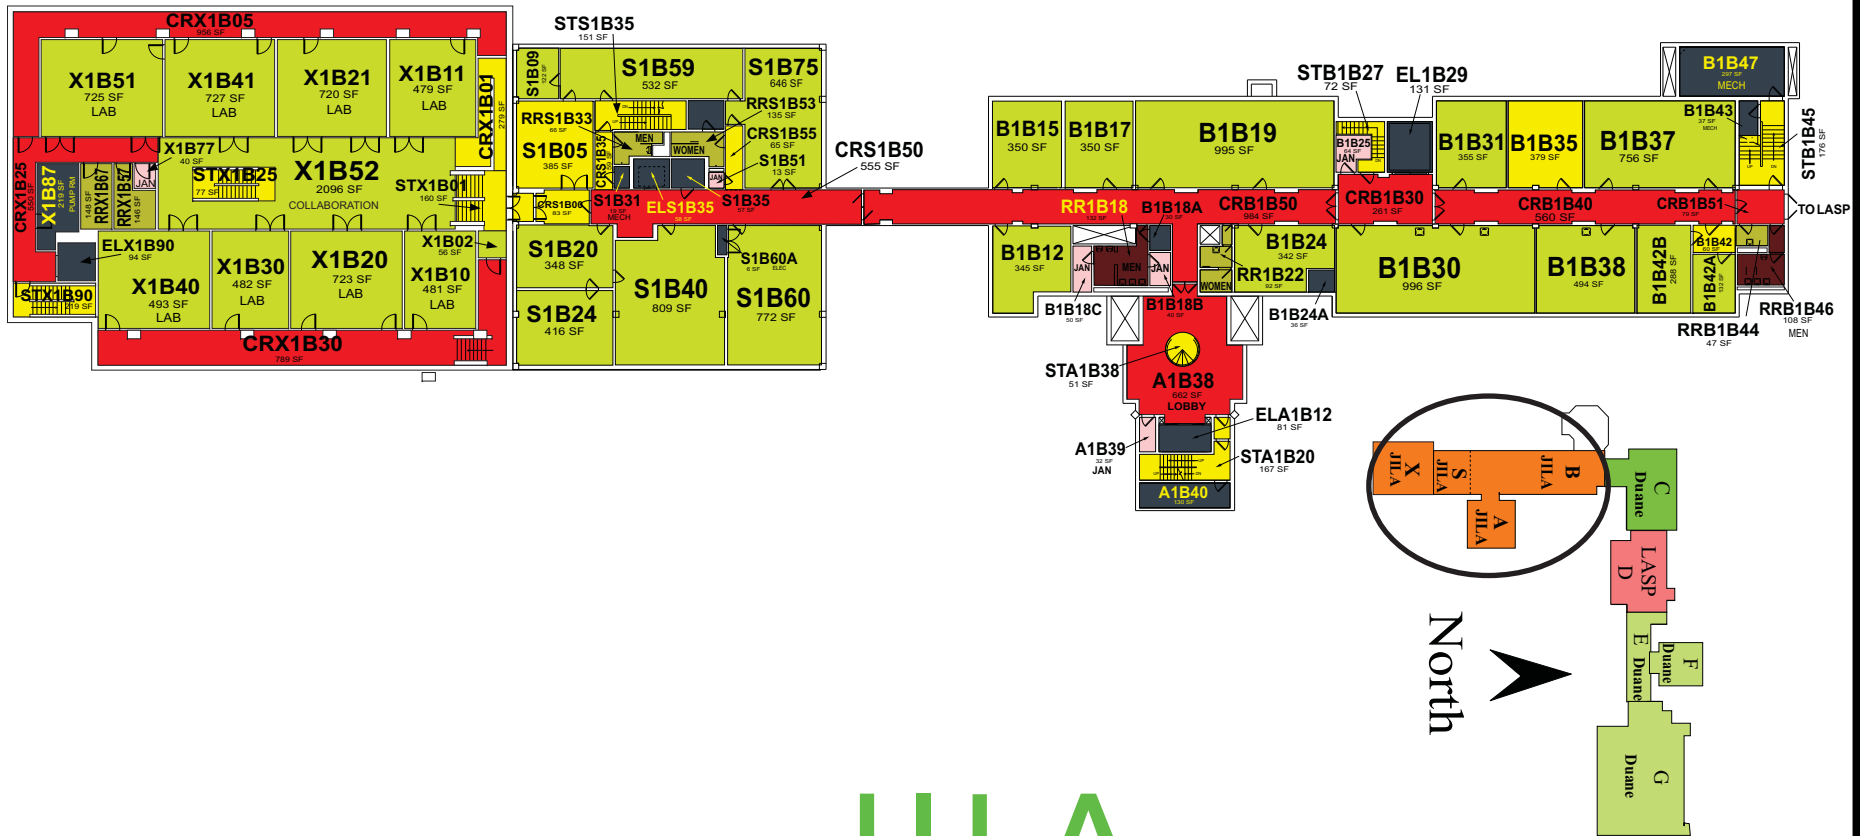

J.I.L.A.

SECOND BASEMENT LEVEL

CLEANING SCHEDULE

UPDATED
12/04/14

- Restroom - Manual Cleaning
- Restroom - Machine Cleaning

Daily - Blackboards every Monday	Daily Cleaning / Monday Detail	2x/Month - Monday
Daily - Autoscrub/Burnish on Wednesday	Daily Cleaning / Tuesday Detail	2x/Month - Tuesday
Daily Cleaning	Daily Cleaning / Wednesday Detail	2x/Month - Wednesday
		2x/Month - Thursday
		2x/Month - Friday