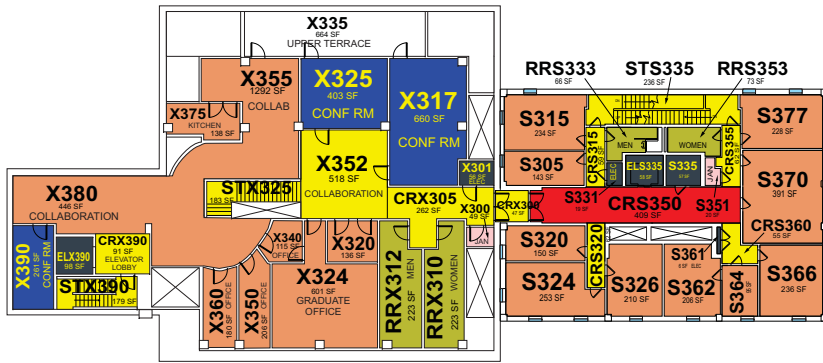

J.I.L.A.

THIRD FLOOR LEVEL

CLEANING SCHEDULE

UPDATED
11/24/15

- Restroom - Manual Cleaning
- Restroom - Machine Cleaning

	Daily - Blackboards every Monday		Daily Cleaning / Monday Detail	2x/Month - Monday
	Daily - Autoscrub/Burnish on Wednesday		Daily Cleaning / Tuesday Detail	2x/Month - Tuesday
	Daily Cleaning		Daily Cleaning / Thursday Detail	2x/Month - Wednesday
				2x/Month - Thursday
				2x/Month - Friday