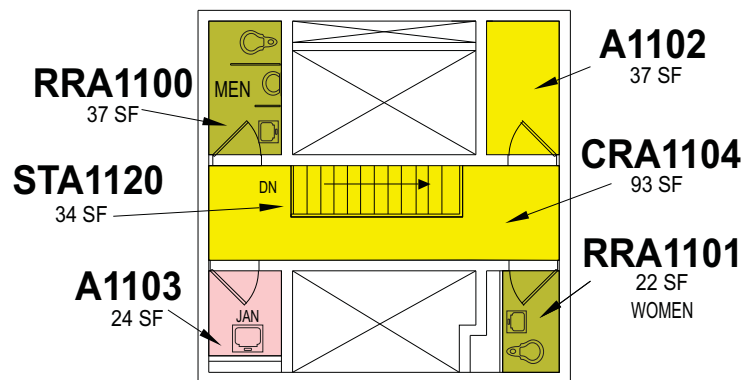

NINTH FLOOR LEVEL

TENTH FLOOR LEVEL

J.I.L.A.

UPDATED
11/24/15

CLEANING SCHEDULE

	Restroom - Manual Cleaning		Daily Cleaning / Monday Detail		2x/Month - Monday
	Restroom - Machine Cleaning		Daily Cleaning / Tuesday Detail		2x/Month - Tuesday
	Daily - Blackboards every Monday		Daily Cleaning / Thursday Detail		2x/Month - Wednesday
	Daily - Autoscrub/Burnish on Wednesday				2x/Month - Thursday
	Daily Cleaning				2x/Month - Friday