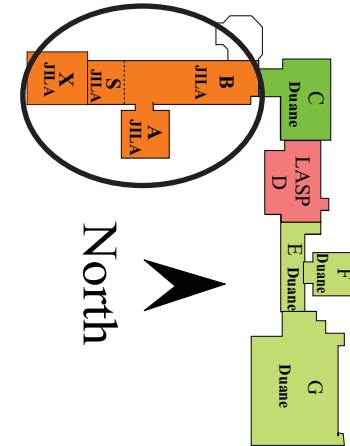

J.I.L.A.

THIRD FLOOR LEVEL

CLEANING SCHEDULE

UPDATED
11/24/15

- Restroom - Manual Cleaning
- Restroom - Machine Cleaning

	Daily - Blackboards every Monday		Daily Cleaning / Monday Detail	2x/Month - Monday
	Daily - Autoscrub/Burnish on Wednesday		Daily Cleaning / Tuesday Detail	2x/Month - Tuesday
	Daily Cleaning		Daily Cleaning / Thursday Detail	2x/Month - Wednesday
				2x/Month - Thursday
				2x/Month - Friday