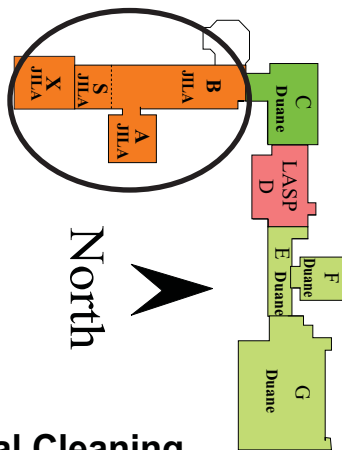

J.I.L.A.

FIFTH FLOOR LEVEL

UPDATED
11/24/15

CLEANING SCHEDULE

- Restroom - Manual Cleaning
- Restroom - Machine Cleaning

		2x/Month - Monday
		2x/Month - Tuesday
		2x/Month - Wednesday
		2x/Month - Thursday
		2x/Month - Friday

Daily - Blackboards every Monday

Daily - Autoscrub/Burnish on Wednesday

Daily Cleaning

Daily Cleaning / Monday Detail

Daily Cleaning / Tuesday Detail

Daily Cleaning / Thursday Detail