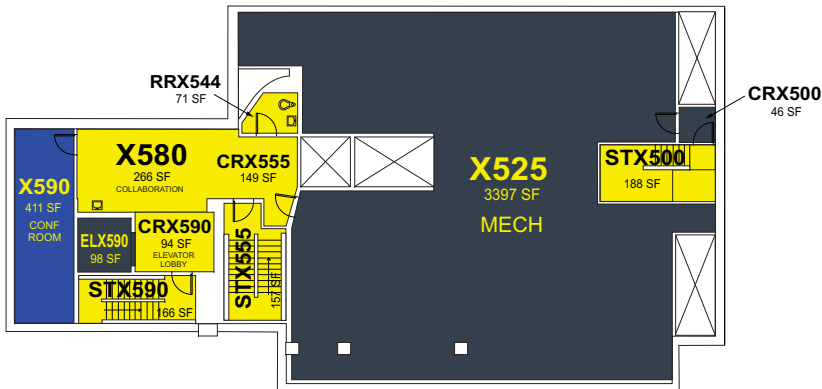

J.I.L.A.

FIFTH FLOOR LEVEL

UPDATED
11/24/15

CLEANING SCHEDULE

- Restroom - Manual Cleaning
- Restroom - Machine Cleaning

		2x/Month - Monday
		2x/Month - Tuesday
		2x/Month - Wednesday
		2x/Month - Thursday
		2x/Month - Friday

Daily - Blackboards every Monday

Daily - Autoscrub/Burnish on Wednesday

Daily Cleaning

Daily Cleaning / Monday Detail

Daily Cleaning / Tuesday Detail

Daily Cleaning / Thursday Detail