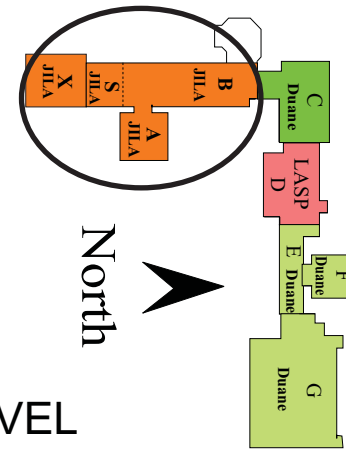

J.I.L.A.

THIRD FLOOR LEVEL

CLEANING SCHEDULE

UPDATED
11/24/15

- Restroom - Manual Cleaning
- Restroom - Machine Cleaning

	Daily - Blackboards every Monday		Daily Cleaning / Monday Detail	2x/Month - Monday
	Daily - Autoscrub/Burnish on Wednesday		Daily Cleaning / Tuesday Detail	2x/Month - Tuesday
	Daily Cleaning		Daily Cleaning / Thursday Detail	2x/Month - Wednesday
				2x/Month - Thursday
				2x/Month - Friday