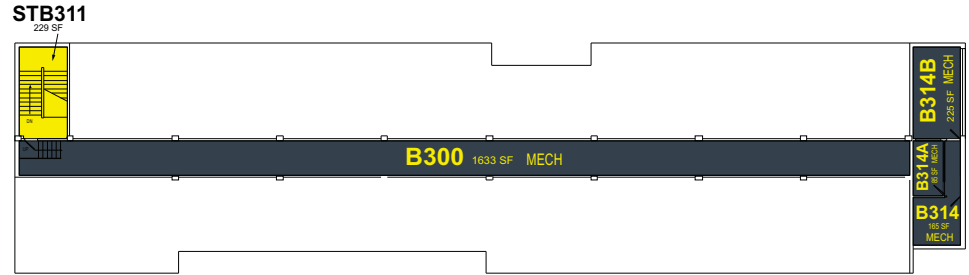

J.I.L.A.

THIRD FLOOR LEVEL

CLEANING SCHEDULE

UPDATED
11/24/15

- Restroom - Manual Cleaning
- Restroom - Machine Cleaning

	Daily - Blackboards every Monday		Daily Cleaning / Monday Detail	2x/Month - Monday
	Daily - Autoscrub/Burnish on Wednesday		Daily Cleaning / Tuesday Detail	2x/Month - Tuesday
	Daily Cleaning		Daily Cleaning / Thursday Detail	2x/Month - Wednesday
				2x/Month - Thursday
				2x/Month - Friday