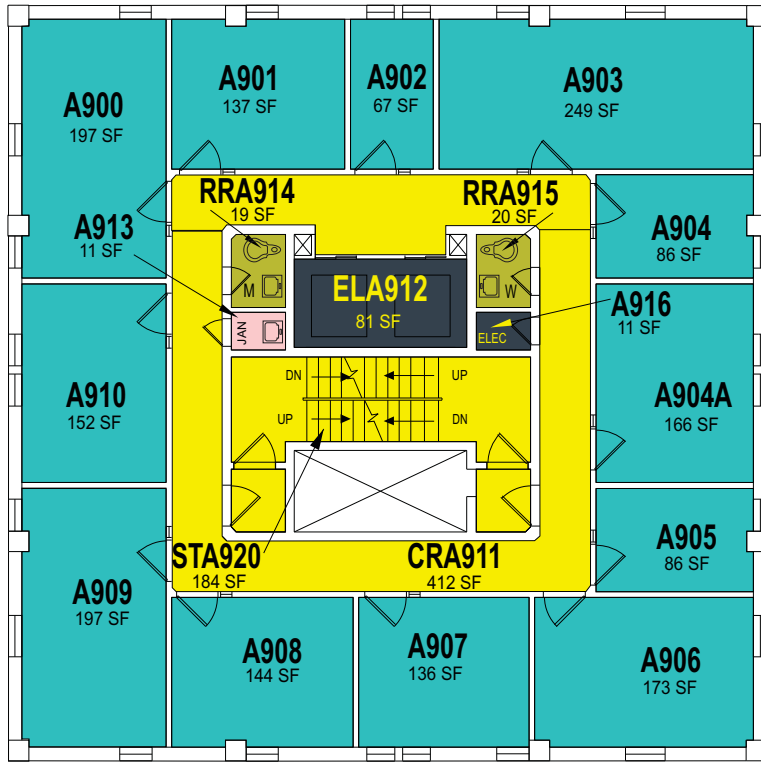

SEVENTH FLOOR LEVEL

EIGHTH FLOOR LEVEL

J.I.L.A.

UPDATED
11/24/15

CLEANING SCHEDULE

	Restroom - Manual Cleaning		Daily Cleaning / Monday Detail		2x/Month - Monday
	Restroom - Machine Cleaning		Daily Cleaning / Tuesday Detail		2x/Month - Tuesday
	Daily - Blackboards every Monday		Daily - Autoscrub/Burnish on Wednesday		2x/Month - Wednesday
	Daily Cleaning		Daily Cleaning / Thursday Detail		2x/Month - Thursday
					2x/Month - Friday