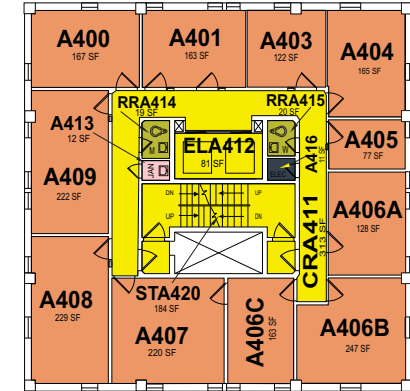

J.I.L.A.

THIRD FLOOR LEVEL

CLEANING SCHEDULE

UPDATED
11/24/15

- Restroom - Manual Cleaning
- Restroom - Machine Cleaning

	Daily - Blackboards every Monday		Daily Cleaning / Monday Detail	2x/Month - Monday
	Daily - Autoscrub/Burnish on Wednesday		Daily Cleaning / Tuesday Detail	2x/Month - Tuesday
	Daily Cleaning		Daily Cleaning / Thursday Detail	2x/Month - Wednesday
				2x/Month - Thursday
				2x/Month - Friday