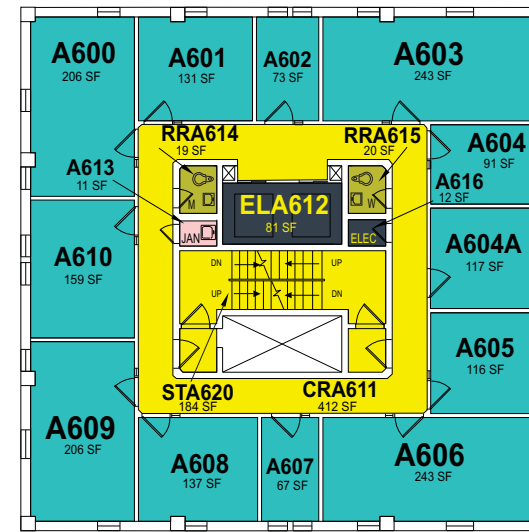

Daily - Blackboards every Monday

Daily - Autoscrub/Burnish on Wednesday

Daily Cleaning

Daily Cleaning / Monday Detail

Daily Cleaning / Tuesday Detail

Daily Cleaning / Thursday Detail

J.I.L.A.

SIXTH FLOOR LEVEL