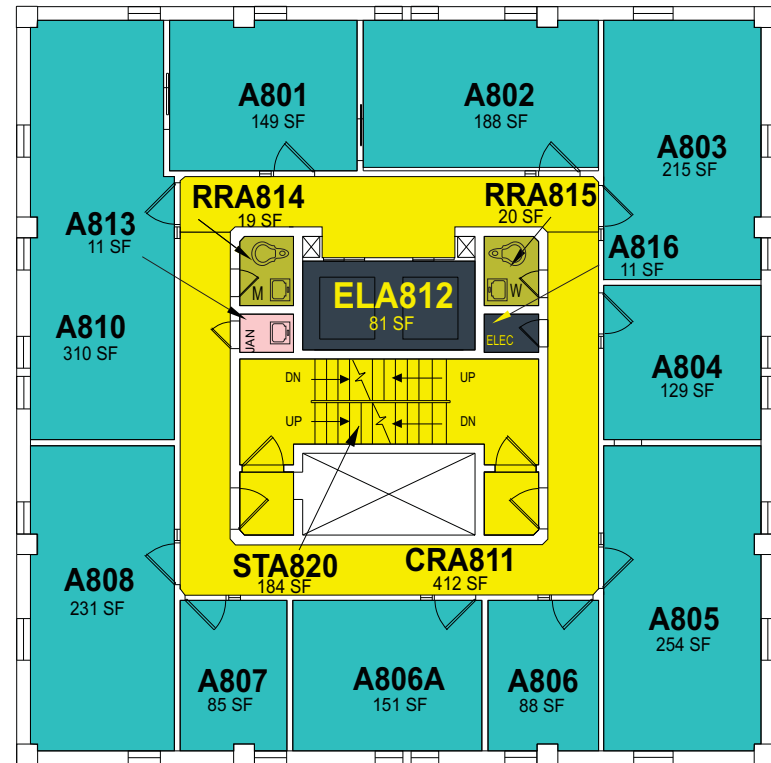

EIGHTH FLOOR LEVEL

J.I.L.A.

UPDATED
11/24/15

CLEANING SCHEDULE

	Restroom - Manual Cleaning		Daily Cleaning / Monday Detail		2x/Month - Monday
	Restroom - Machine Cleaning		Daily Cleaning / Tuesday Detail		2x/Month - Tuesday
	Daily - Blackboards every Monday		Daily - Autoscrub/Burnish on Wednesday		2x/Month - Wednesday
	Daily Cleaning		Daily Cleaning / Thursday Detail		2x/Month - Thursday
					2x/Month - Friday