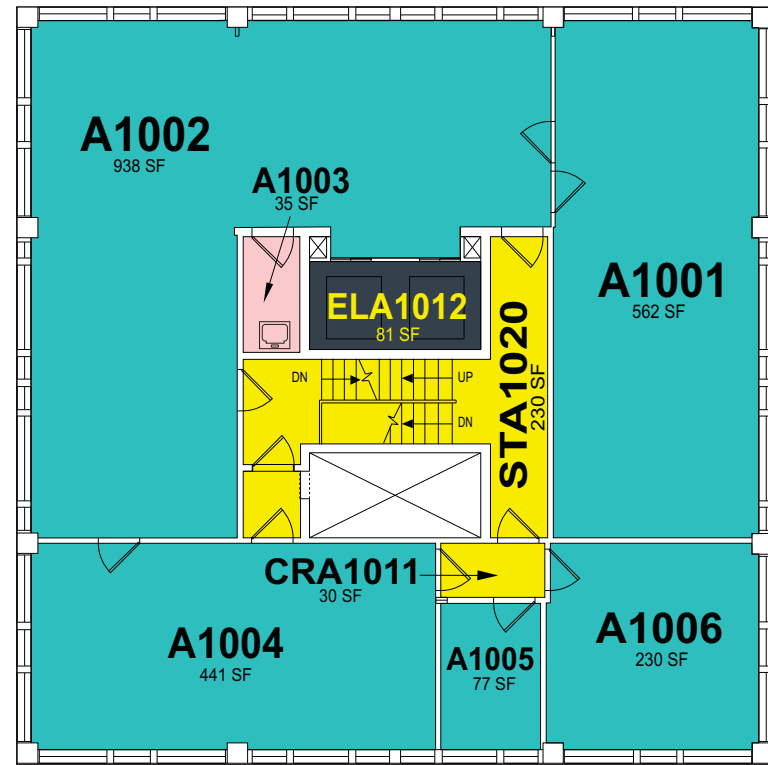

TENTH FLOOR LEVEL

J.I.L.A.

UPDATED
11/24/15

CLEANING SCHEDULE

	Restroom - Manual Cleaning		Daily Cleaning / Monday Detail		2x/Month - Monday
	Restroom - Machine Cleaning		Daily Cleaning / Tuesday Detail		2x/Month - Tuesday
	Daily - Blackboards every Monday		Daily Cleaning / Thursday Detail		2x/Month - Wednesday
	Daily - Autoscrub/Burnish on Wednesday				2x/Month - Thursday
	Daily Cleaning				2x/Month - Friday