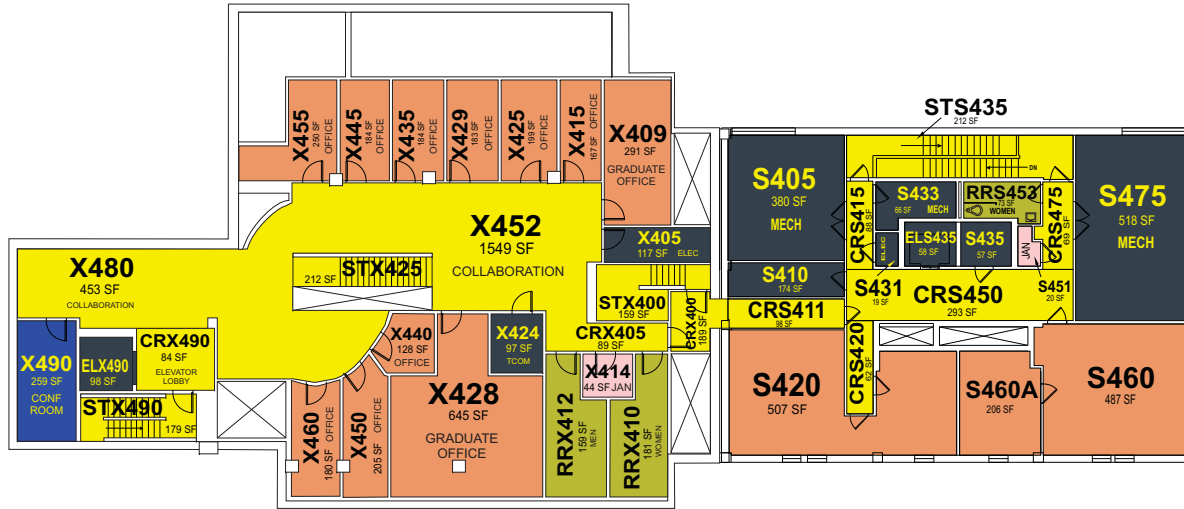

J.I.L.A.

THIRD FLOOR LEVEL

CLEANING SCHEDULE

UPDATED
11/24/15

- Restroom - Manual Cleaning
- Restroom - Machine Cleaning

	Daily - Blackboards every Monday		Daily Cleaning / Monday Detail	2x/Month - Monday
	Daily - Autoscrub/Burnish on Wednesday		Daily Cleaning / Tuesday Detail	2x/Month - Tuesday
	Daily Cleaning		Daily Cleaning / Thursday Detail	2x/Month - Wednesday
				2x/Month - Thursday
				2x/Month - Friday