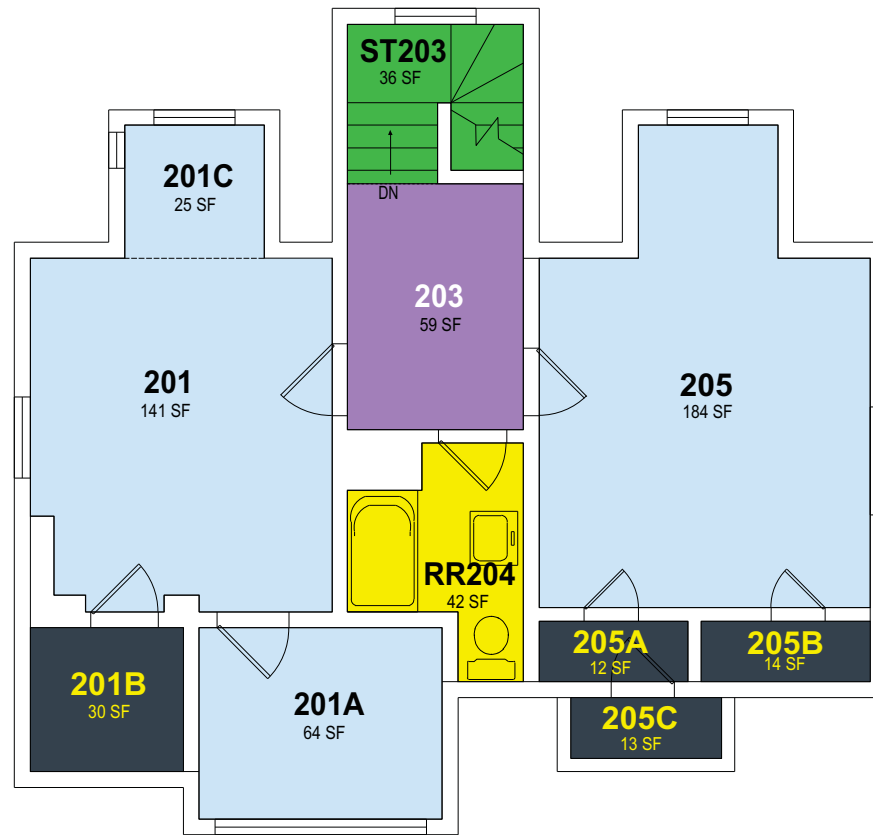

## FIRST BASEMENT LEVEL

SCALE: 1/4"=1'-0"

**UPDATED**  
06/18/15

## FIRST FLOOR LEVEL

SCALE: 1/4"=1'-0"

**UPDATED**  
06/18/15

## SECOND FLOOR LEVEL

SCALE: 1/4"=1'-0"

UPDATED  
06/18/15