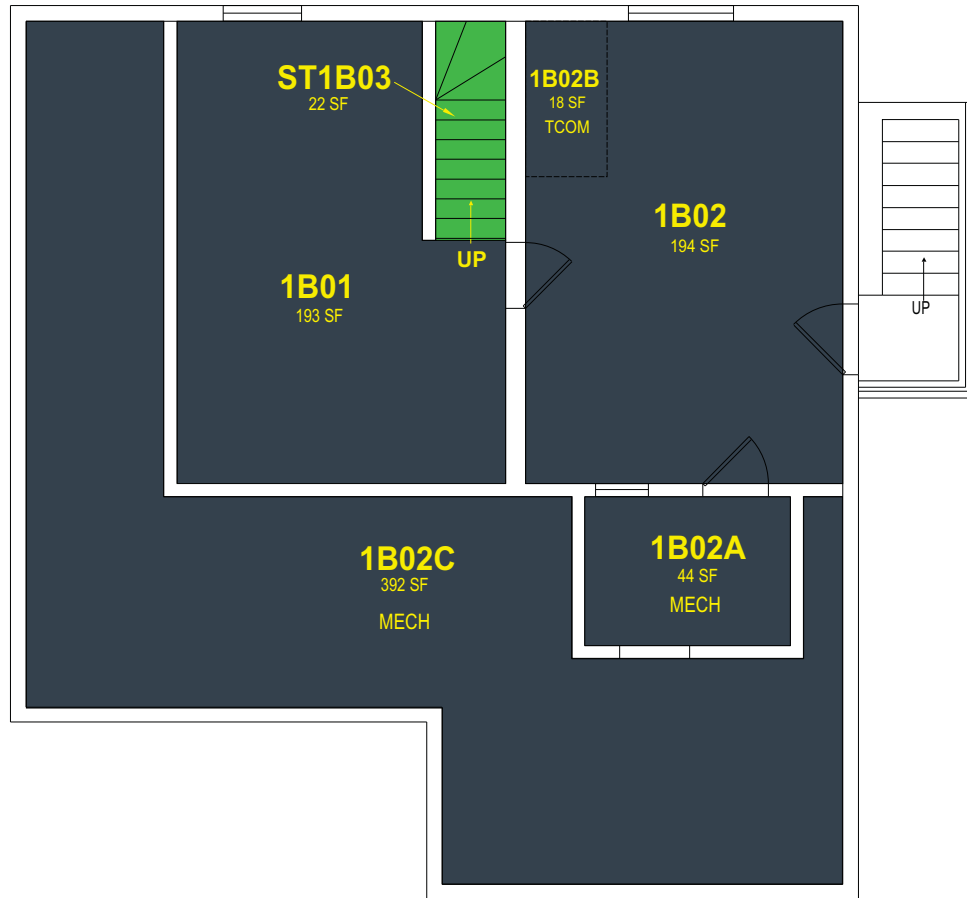

# TB65

## FIRST BASEMENT LEVEL

SCALE: 1/4"=1'-0"

**UPDATED**  
06/18/15

## FIRST FLOOR LEVEL

SCALE: 1/4"=1'-0"

**UPDATED**  
06/18/15

## SECOND FLOOR LEVEL

SCALE: 1/4"=1'-0"

UPDATED  
06/18/15