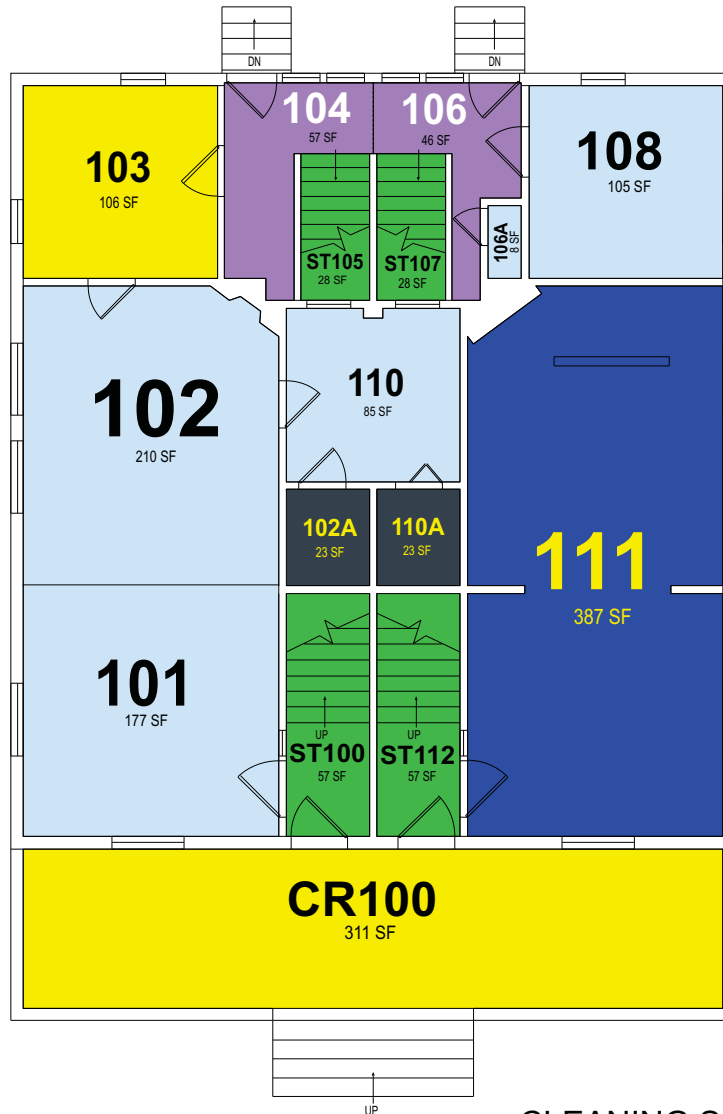

TB82

FIRST BASEMENT LEVEL
SCALE: 1/4"=1'-0"

UPDATED
01/15/15

CLEANING SCHEDULE

←	Daily - Blackboards every Monday	←	Monday, Tuesday, Thursday, Friday		
←	Daily - Autoscrub/Burnish on Wednesday	←	Monday, Wednesday and Friday	2x/Month - Monday →	
←	Daily Cleaning	←	Twice Weekly Cleaning on Tuesday and Thursday	2x/Month - Tuesday →	
				2x/Month - Wednesday →	
				2x/Month - Thursday →	
				2x/Month - Friday →	

TB82

FIRST FLOOR LEVEL
SCALE: 1/4"=1'-0"

UPDATED
01/15/15

CLEANING SCHEDULE

←	Daily - Blackboards every Monday	←	Monday, Tuesday, Thursday, Friday	
←	Daily - Autoscrub/Burnish on Wednesday	←	Monday, Wednesday and Friday	2x/Month - Monday → 2x/Month - Tuesday → 2x/Month - Wednesday →
←	Daily Cleaning	←	Twice Weekly Cleaning on Tuesday and Thursday	2x/Month - Thursday → 2x/Month - Friday →

TB82

SECOND FLOOR LEVEL

SCALE: 1/4"=1'-0"

UPDATED
01/15/15

CLEANING SCHEDULE

←	Daily - Blackboards every Monday	←	Monday, Tuesday, Thursday, Friday	⇒	2x/Month - Monday
←	Daily - Autoscrub/Burnish on Wednesday	←	Monday, Wednesday and Friday	⇒	2x/Month - Tuesday
←	Daily Cleaning	←	Twice Weekly Cleaning on Tuesday and Thursday	⇒	2x/Month - Wednesday
				⇒	2x/Month - Thursday
				⇒	2x/Month - Friday