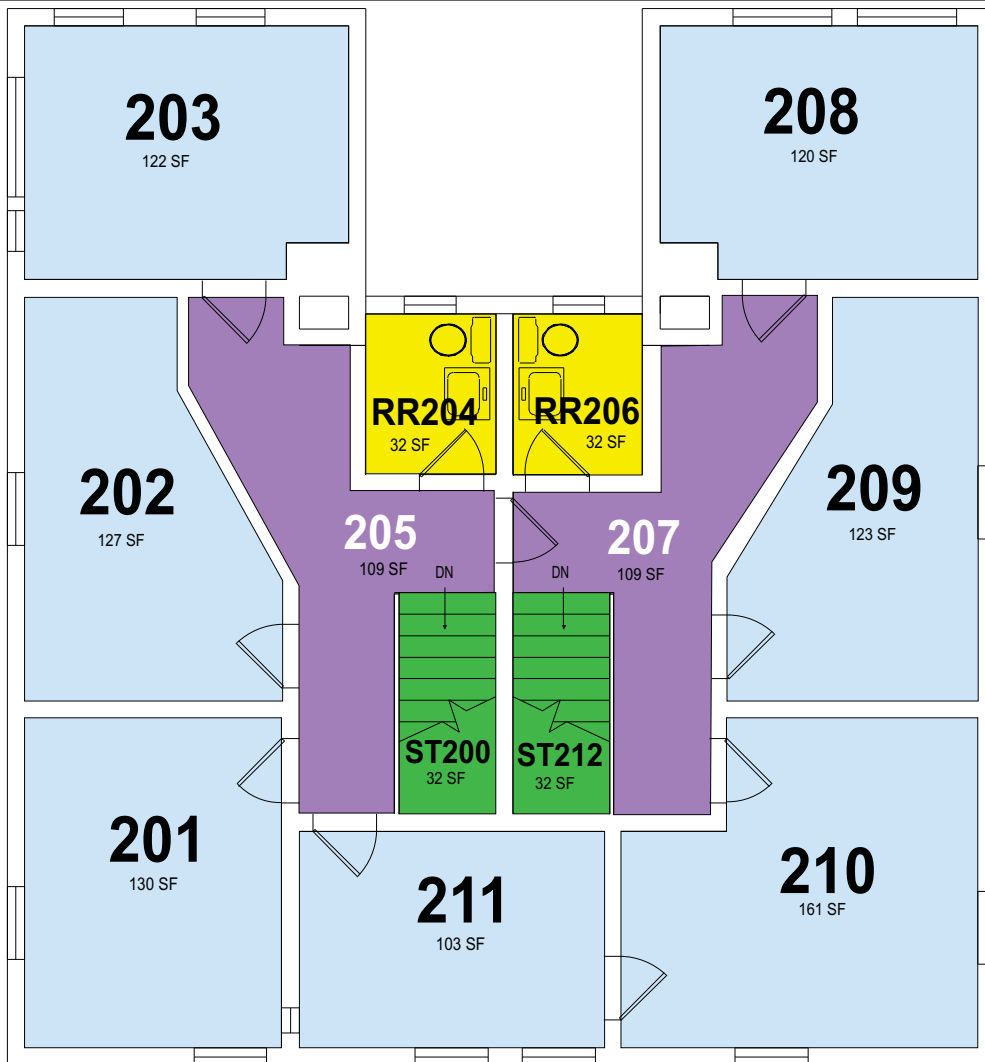

TB82

FIRST BASEMENT LEVEL
SCALE: 1/4"=1'-0"

UPDATED
01/15/15

CLEANING SCHEDULE

←	Daily - Blackboards every Monday	←	Monday, Tuesday, Thursday, Friday		
←	Daily - Autoscrub/Burnish on Wednesday	←	Monday, Wednesday and Friday	2x/Month - Monday →	
←	Daily Cleaning	←	Twice Weekly Cleaning on Tuesday and Thursday	2x/Month - Tuesday →	
				2x/Month - Wednesday →	
				2x/Month - Thursday →	
				2x/Month - Friday →	

TB82

FIRST FLOOR LEVEL
SCALE: 1/4"=1'-0"

UPDATED
01/15/15

CLEANING SCHEDULE

←	Daily - Blackboards every Monday	←	Monday, Tuesday, Thursday, Friday	
←	Daily - Autoscrub/Burnish on Wednesday	←	Monday, Wednesday and Friday	2x/Month - Monday → 2x/Month - Tuesday → 2x/Month - Wednesday →
←	Daily Cleaning	←	Twice Weekly Cleaning on Tuesday and Thursday	2x/Month - Thursday → 2x/Month - Friday →

TB82

SECOND FLOOR LEVEL

SCALE: 1/4"=1'-0"

UPDATED
01/15/15

CLEANING SCHEDULE

←	Daily - Blackboards every Monday	←	Monday, Tuesday, Thursday, Friday	⇒	2x/Month - Monday
←	Daily - Autoscrub/Burnish on Wednesday	←	Monday, Wednesday and Friday	⇒	2x/Month - Tuesday
←	Daily Cleaning	←	Twice Weekly Cleaning on Tuesday and Thursday	⇒	2x/Month - Wednesday
				⇒	2x/Month - Thursday
				⇒	2x/Month - Friday